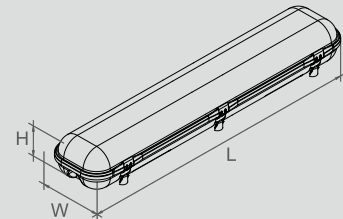

T8 Weatherproof Polycarbonate

Specifications:

- Base is Moulded From **Polycarbonate**
- Diffuser by **Polycarbonate**
- Sealed with **Silicone Gasket**
- Gear Tray is Fabricated from **Mild Steel**
- **ABS & Brass** Lampholder / Starter Holder
- Snap-On with **Stainless Steel Clips**
- Cable Entry Adaptor & Hanger Kit
- Pre-Connected with **PVC Cable**
- Nylon Connecting Devices
- Surface Ceiling / Wall Mounted / Suspension Mounted
- Degree of Protection: **IP 65**

T8 Weatherproof Stainless Steel

Specifications:

- Base is Moulded From **Stainless Steel**
- Diffuser by **Polycarbonate**
- Sealed with **Silicone Gasket**
- Gear Tray is Fabricated from **Mild Steel**
- **ABS & Brass** Lampholder / Starter Holder
- Snap-On with **Stainless Steel Clips**
- Cable Entry Adaptor & Hanger Kit
- Pre-Connected with **PVC Cable**
- Nylon Connecting Devices
- Surface Ceiling / Wall Mounted / Suspension Mounted
- Degree of Protection: **IP 65**

T8 Weatherproof Polycarbonate with Lamp

Specifications:

- Base is Moulded From **Polycarbonate**
- Diffuser by **Polycarbonate**
- Sealed with **Silicone Gasket**
- Gear Tray is Fabricated from **Mild Steel**
- **ABS & Brass** Lampholder / Starter Holder
- Snap-On with **Stainless Steel Clips**
- Cable Entry Adaptor & Hanger Kit
- Pre-Connected with **PVC Cable**
- Nylon Connecting Devices
- Surface Ceiling / Wall Mounted / Suspension Mounted
- Degree of Protection: **IP 65**