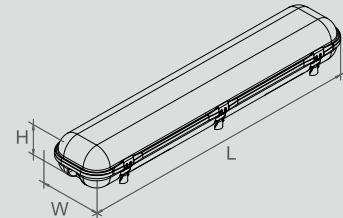

T8 Weatherproof Polycarbonate

Specifications:

- Base is Moulded From **Polycarbonate**
- Diffuser by **Polycarbonate**
- Sealed with **Silicone Gasket**
- Gear Tray is Fabricated from **Mild Steel**
- **ABS & Brass** Lampholder / Starter Holder
- Snap-On with **Stainless Steel Clips**
- Cable Entry Adaptor & Hanger Kit
- Pre-Connected with **PVC Cable**
- Nylon Connecting Devices
- Surface Ceiling / Wall Mounted / Suspension Mounted
- Degree of Protection: **IP 65**

T8 Weatherproof Stainless Steel

Specifications:

- Base is Moulded From **Stainless Steel**
- Diffuser by **Polycarbonate**
- Sealed with **Silicone Gasket**
- Gear Tray is Fabricated from **Mild Steel**
- **ABS & Brass** Lampholder / Starter Holder
- Snap-On with **Stainless Steel Clips**
- Cable Entry Adaptor & Hanger Kit
- Pre-Connected with **PVC Cable**
- Nylon Connecting Devices
- Surface Ceiling / Wall Mounted / Suspension Mounted
- Degree of Protection: **IP 65**

T8 Weatherproof Polycarbonate with Lamp

Specifications:

- Base is Moulded From **Polycarbonate**
- Diffuser by **Polycarbonate**
- Sealed with **Silicone Gasket**
- Gear Tray is Fabricated from **Mild Steel**
- **ABS & Brass** Lampholder / Starter Holder
- Snap-On with **Stainless Steel Clips**
- Cable Entry Adaptor & Hanger Kit
- Pre-Connected with **PVC Cable**
- Nylon Connecting Devices
- Surface Ceiling / Wall Mounted / Suspension Mounted
- Degree of Protection: **IP 65**