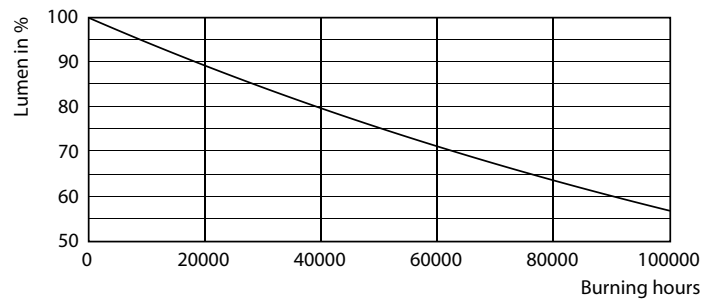

MASTER LEDtube EM/Mains

Photometric data

© 2021 Philips Lighting B.V. Page 10

LEDtube_18W_G13_2100lm_865_1

Lifetime

LEDtube_60K_FailureRate

LEDtube_60K_LifetimeVsTc

LEDtube_60K_LumenVsTc