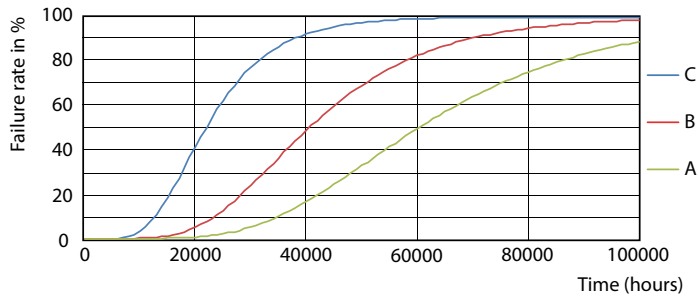

MASTER LEDtube EM/Mains

Photometric data

© 2021 Philips Lighting B.V. Page 10

LEDtube_18W_G13_2100lm_865_1

Lifetime

LEDtube_60K_FailureRate

LEDtube_60K_LifetimeVsTc

LEDtube_60K_LumenVsTc