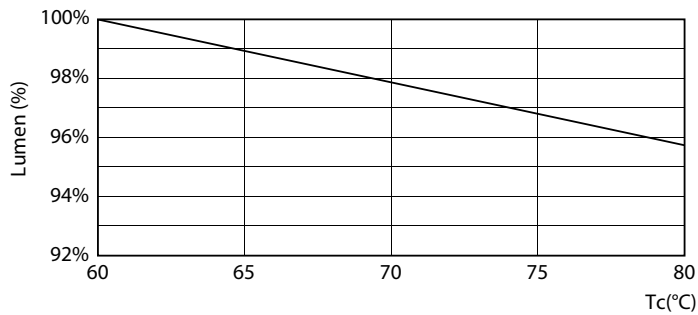

MASTER LEDtube EM/Mains

Photometric data

© 2021 Philips Lighting B.V. Page 10

LEDtube_18W_G13_2100lm_865_1

Lifetime

LEDtube_60K_FailureRate

LEDtube_60K_LifetimeVsTc

LEDtube_60K_LumenVsTc