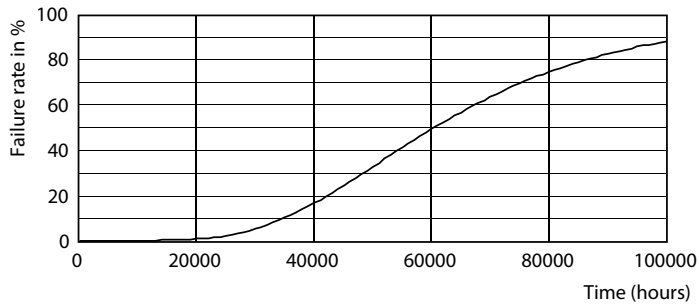

MASTER LEDtube EM/Mains

Lifetime

LEDtube_60K