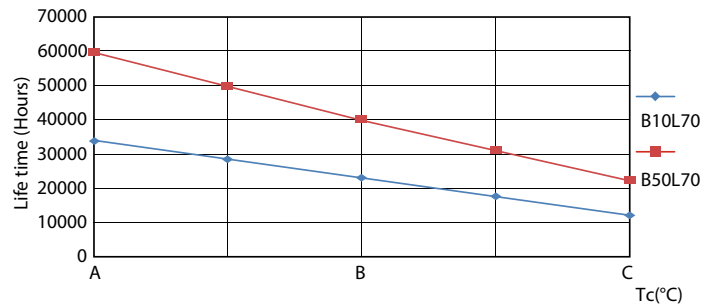

MASTER LEDtube EM/Mains

Photometric data

© 2021 Philips Lighting B.V. Page 10

LEDtube_18W_G13_2100lm_865_1

Lifetime

LEDtube_60K_FailureRate

LEDtube_60K_LifetimeVsTc

LEDtube_60K_LumenVsTc