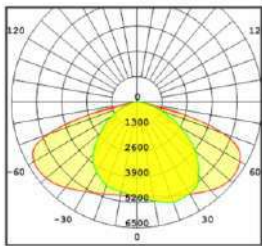

150° x 70°

Specifications

	CITILUX StreetLight LEPRO L Series			
Power	50W	100W	150W	200W
Luminous Flux(±5%)	7000Lm	14000Lm	21000Lm	28000Lm
Luminous Efficiency	140lm/w			
CCT	4000K/6500K			
Beam Angle	150° x 70°			
IP Rate	IP65			
Lifespan	>50,000 Hours			

Dimension

Street Series	L (mm)	W (mm)	Weight (kg)
CTL LEPRO 50	525	330	3 - 4
CTL LEPRO 100	525	330	4 - 6
CTL LEPRO 150	625	330	6 - 8
CTL LEPRO 200	725	330	8 - 9

Main Component

PHILIPS Xitanium LED Driver